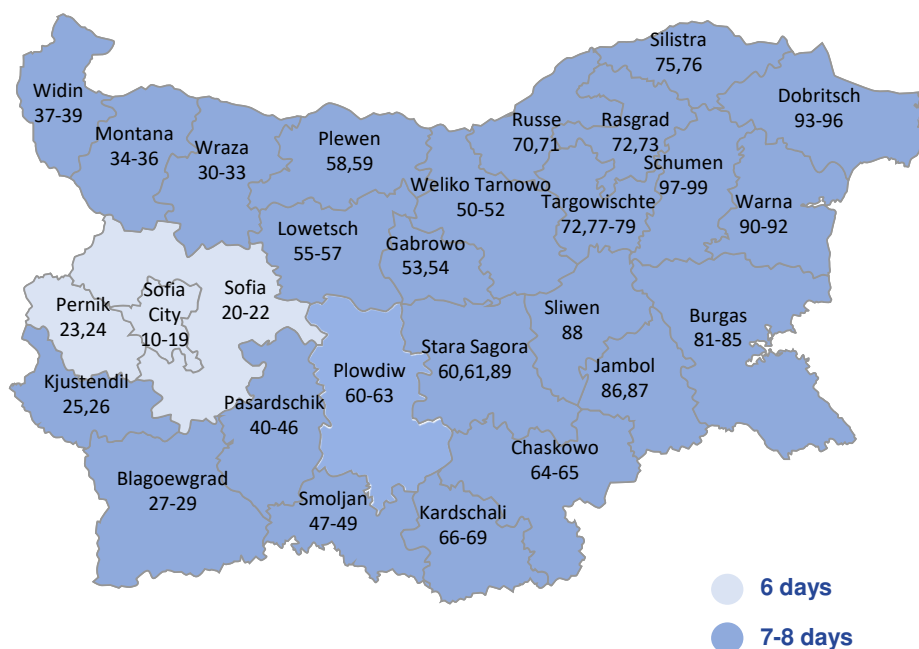

Bulgaria with Koch International

Terminal at	General Cargo Departure on	
Sofia	TUE	FR

Regular delivery time for groupage: 6-8 working days

Booking options

NightLineEurope
Fix

NightLineEurope
Priority

NightLineEurope
Receipt