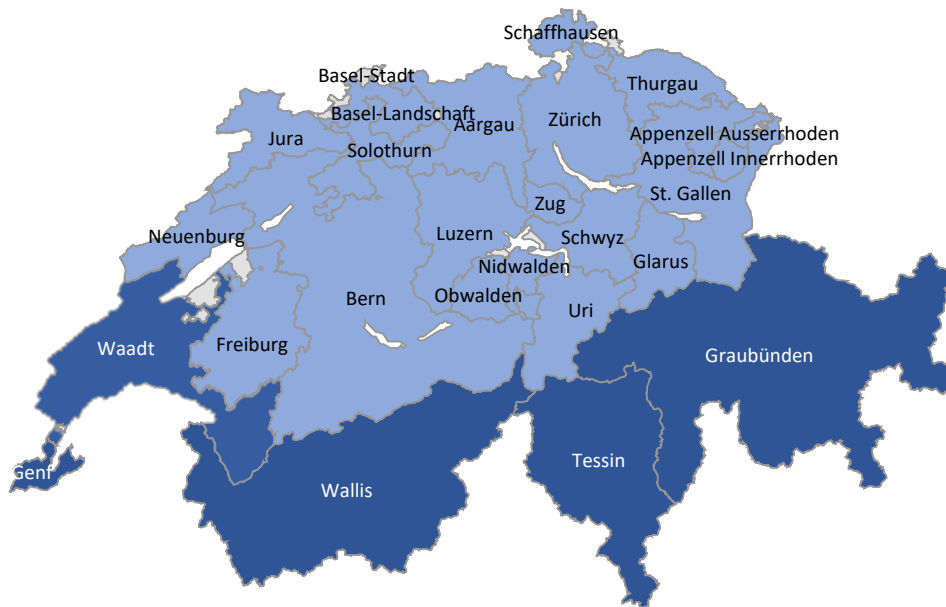

Switzerland with Koch International

- 3 days
- 4 days

Terminal in	General cargo departure on
Pratteln (Basel)	MO TUE WED THU FR
Kreuzlingen (Zürich)	MO TUE WED THU FR

Regular delivery time for groupage: 3-4 working days