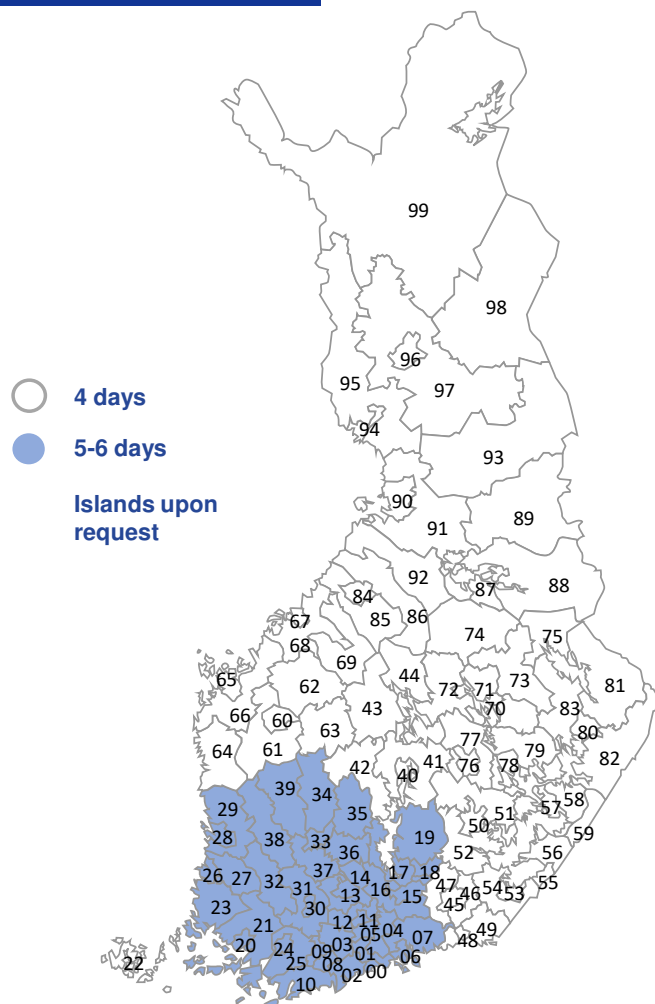

Finland with Koch International

Terminal in	General cargo departure on	
Vantaa	TUE	FR

Regular delivery time for groupage: 4-6 working days

Booking options

Shipment registration

<https://portal.koch-international.de>