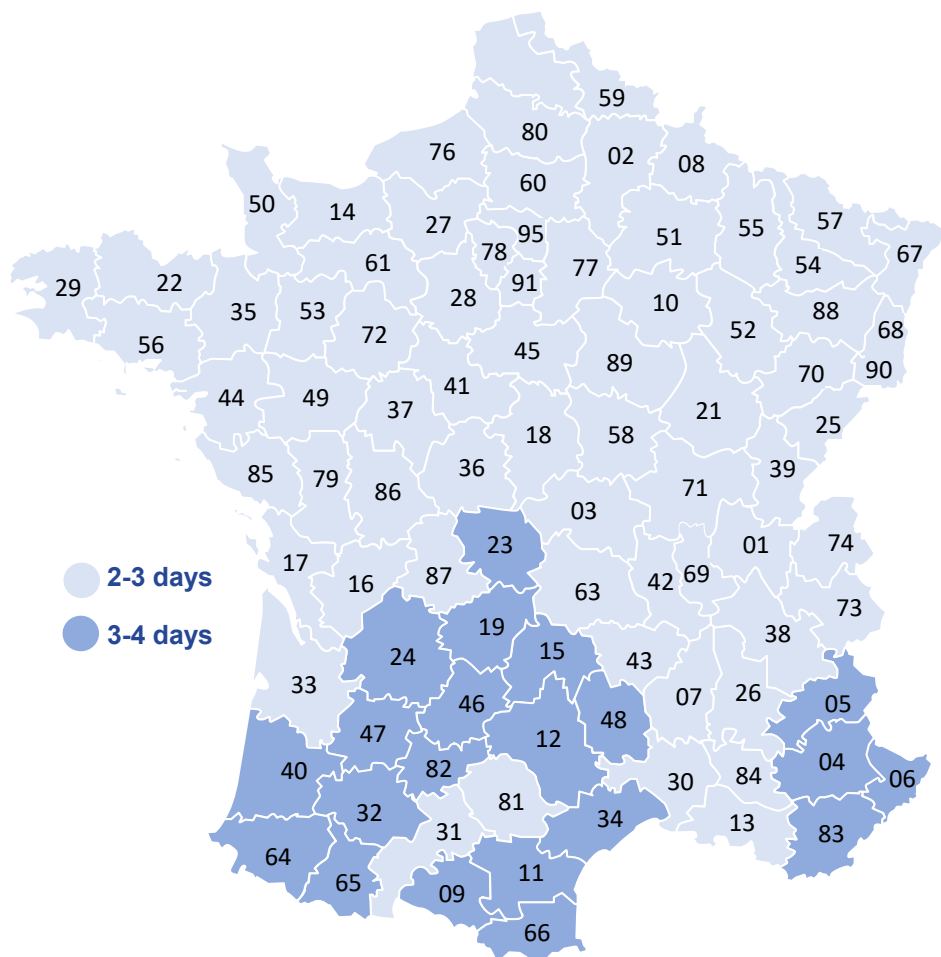

France

with Koch International

Terminal at	General cargo departure on
Gonesse (Paris)	MO TUE WED THU FR
Saint Priest (Lyon)	MO TUE WED THU FR
Strasbourg	MO TUE WED THU FR

Regular delivery time for groupage: 2-3 working days
 (Except mountain regions or areas difficult to reach as well as islands)