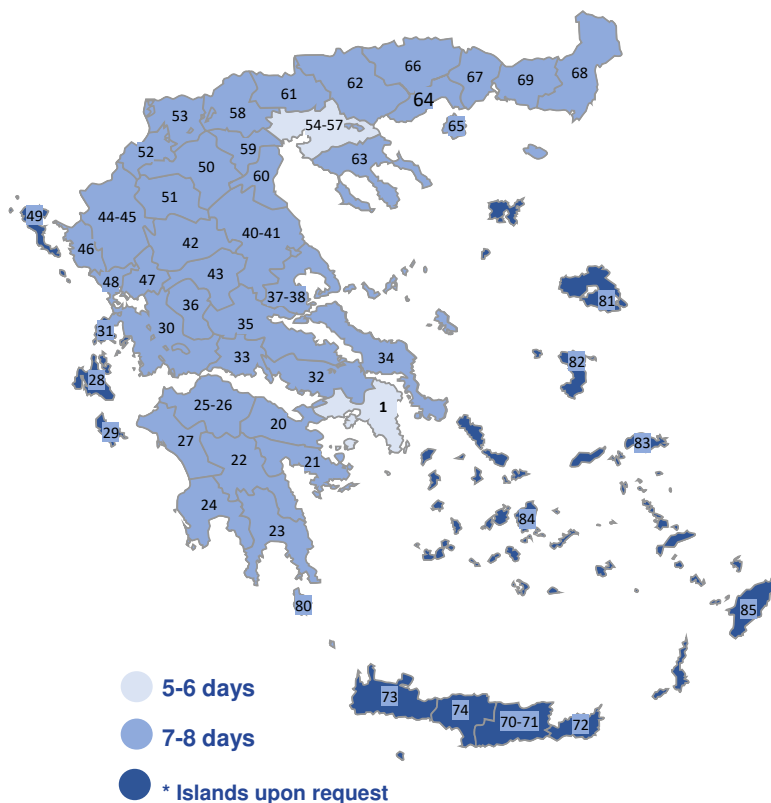

Greece with Koch International

Terminal at	General Cargo Departure on
Aspropyrgos (Athens)	THU*
Thessaloniki	THU*

order required on wednesdays till 12.00 am

Regular delivery time for groupage: 5-8 working days