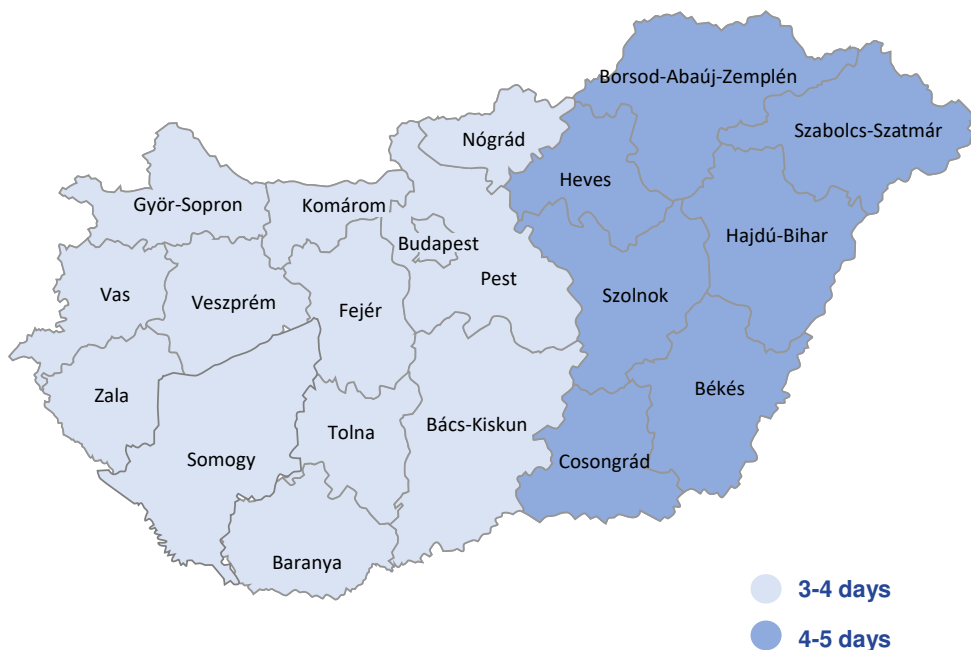

Hungary with Koch International

Terminal at	General Cargo Departure on
Biatorbágy	MO TUE WED THU FR

Regular delivery time for groupage: 3-5 working days

Booking options

NightLineEurope
Fix

NightLineEurope
Priority