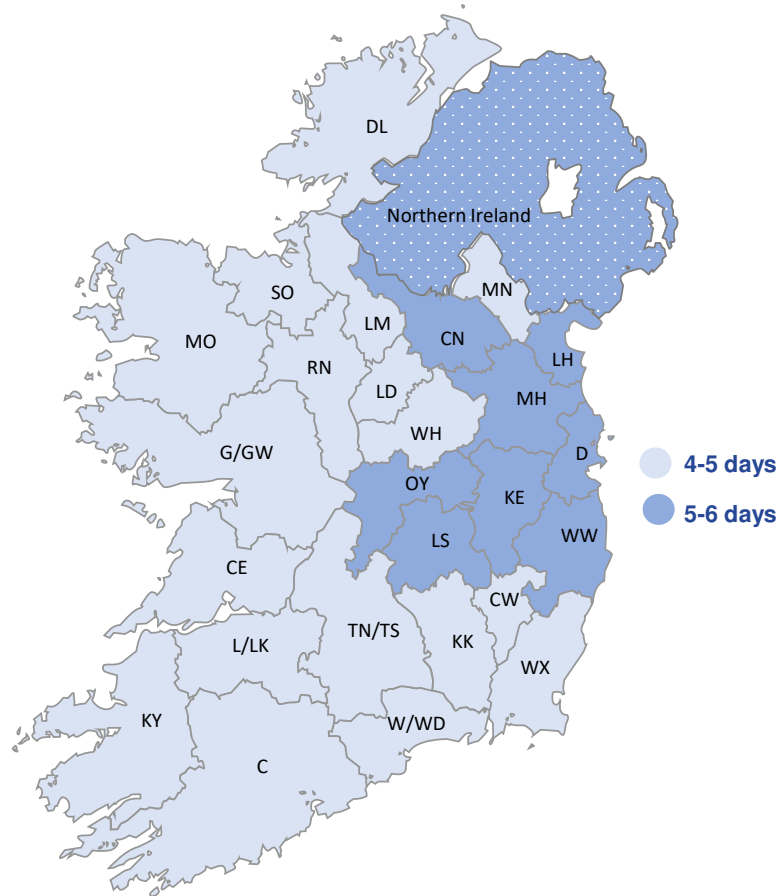

Ireland with Koch International

Terminal in	General cargo departure on
Dublin	TUE FR while collection on previous day

Regular delivery time for groupage: 4-6 working days

Booking options

NightLineEurope
Fix