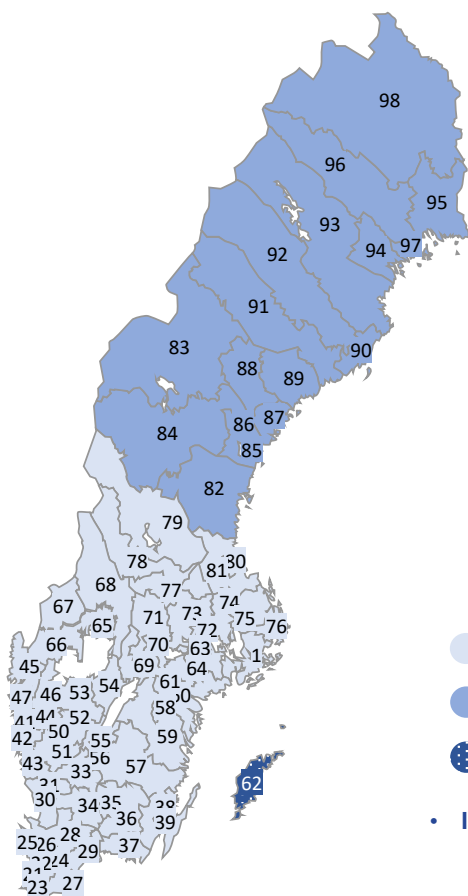

# Sweden with Koch International

- 4-5 days
- 5-6 days
- upon request
- Islands upon request

Terminal in	General cargo departure on
Arlöv (Malmö)	MO TUE WED THU FR
Hisings Kära (Gothenburg)	MO TUE WED THU FR
Segeltorp (Stockholm)	MO TUE WED THU FR

**Regular delivery time for groupage: 4-6 working days**