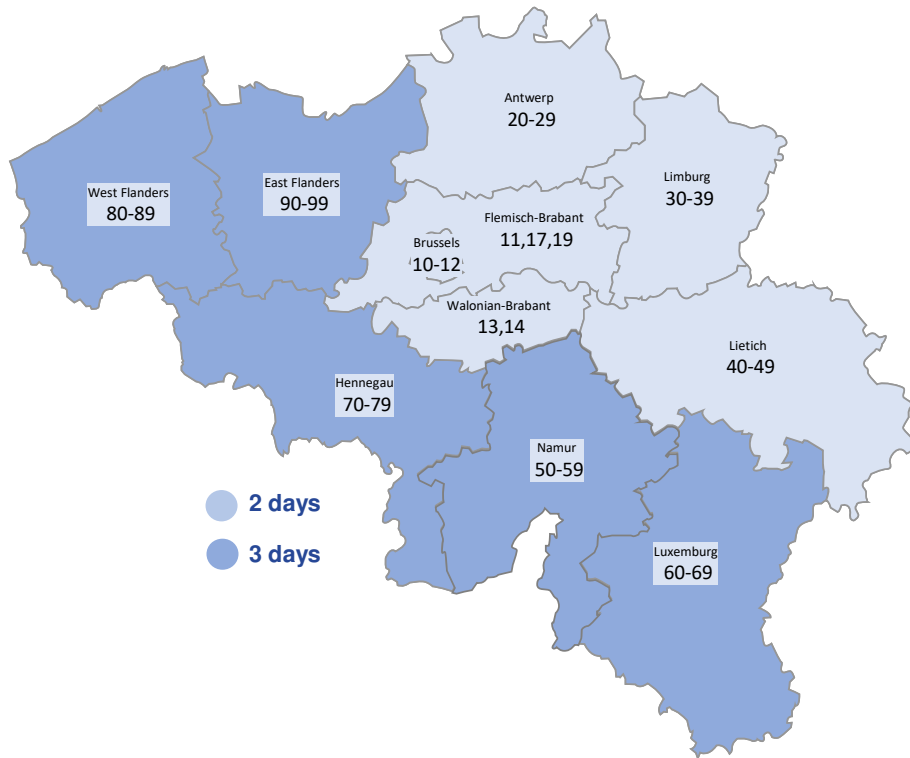

# Belgium with Koch International

Terminal in	General cargo departure on
Oudsbergen	MO TUE WED THU FR

**Regular delivery time for groupage: 2-3 working days**