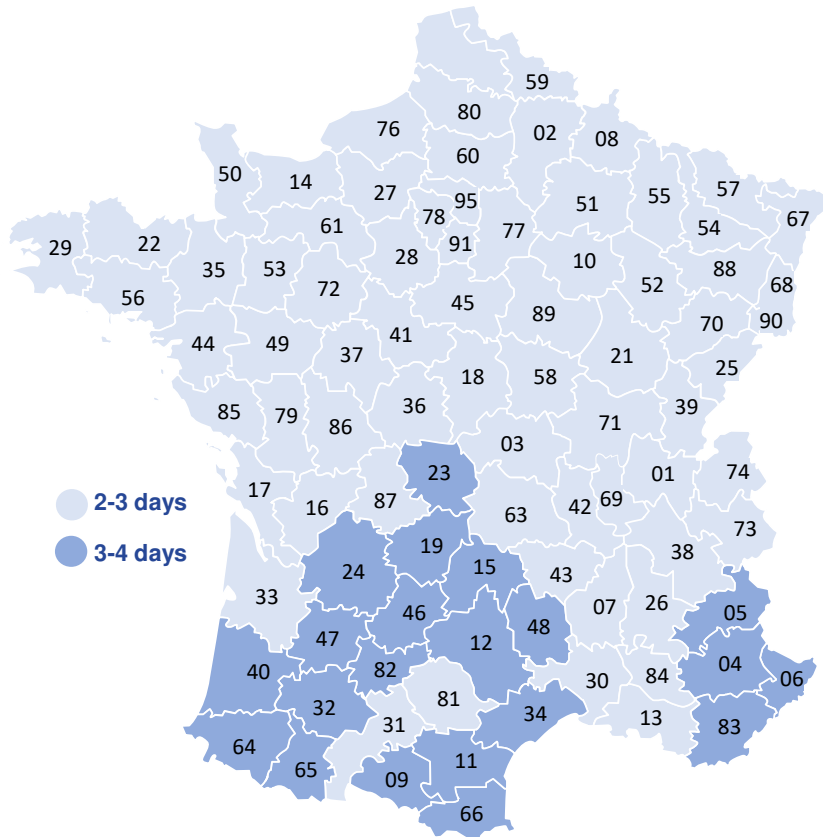

# France with Koch International

Terminal at	General cargo departure on
Gonesse (Paris)	MO TUE WED THU FR
Saint Priest (Lyon)	MO TUE WED THU FR
Strasbourg	MO TUE WED THU FR

**Regular delivery time for groupage: 2-3 working days**  
 (Except mountain regions or areas difficult to reach as well as islands)