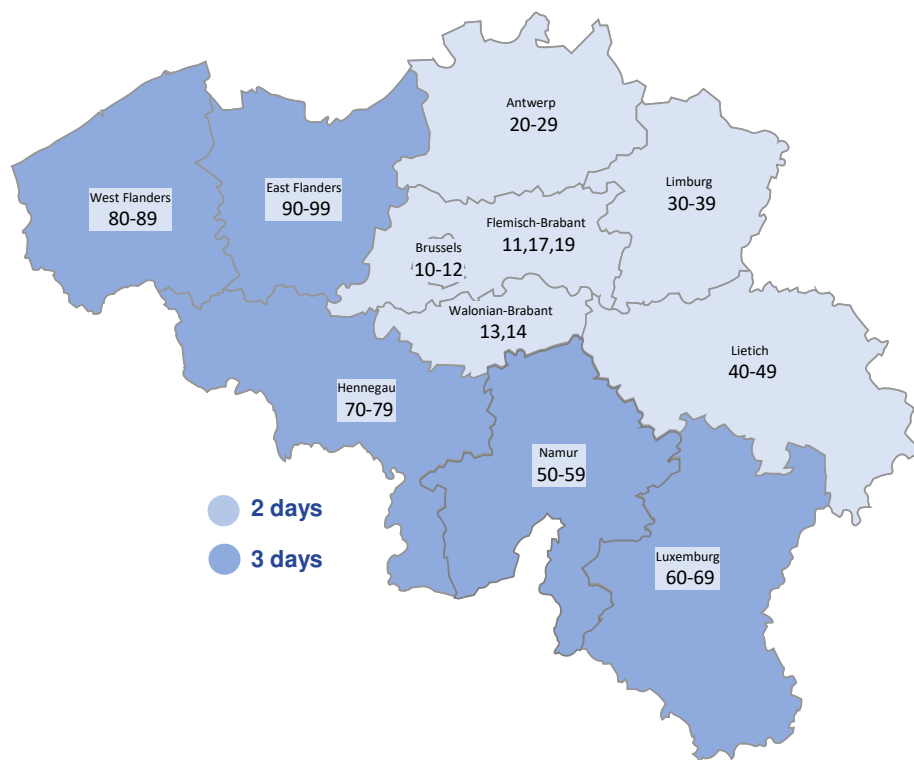

Belgium with Koch International

Terminal in	General cargo departure on
Oudsbergen	MO TUE WED THU FR

Regular delivery time for groupage: 2-3 working days

Booking options

- NightLineEurope Fix
- NightLineEurope Priority
- NightLineEurope Receipt