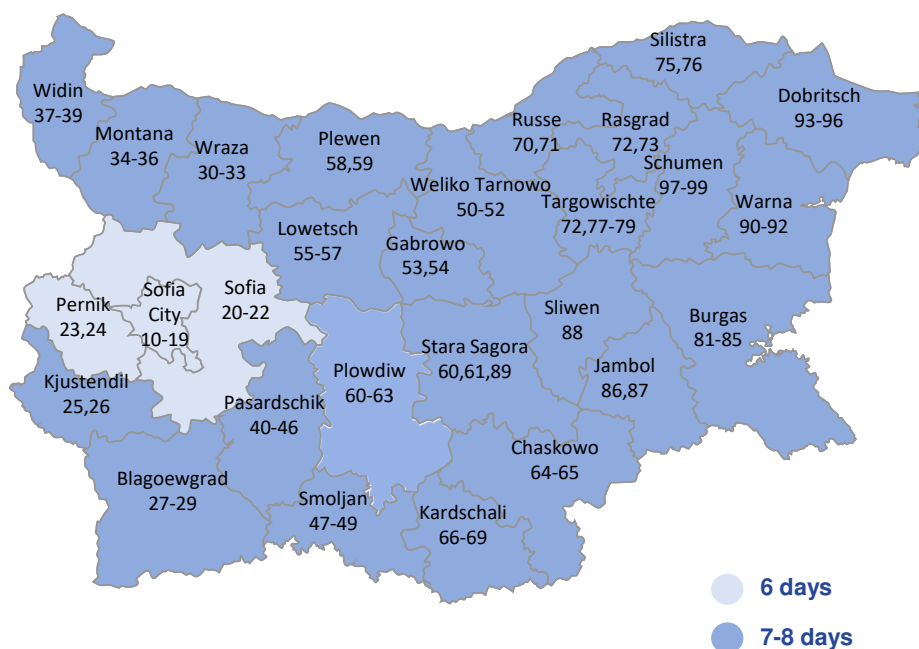

# Bulgaria with Koch International

Terminal at	General Cargo Departure on	
Sofia	TUE	FR

Regular delivery time for groupage: 6-8 working days