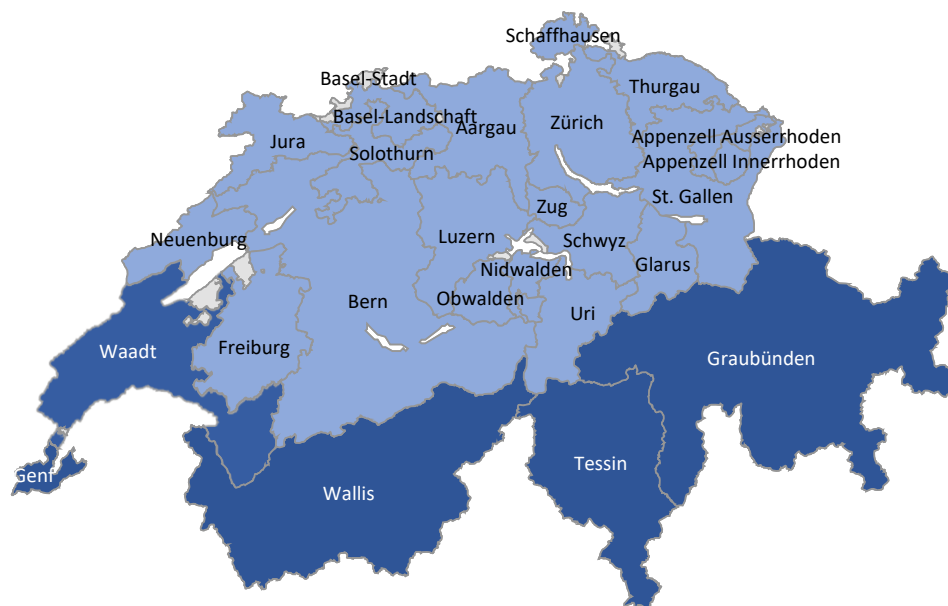

Switzerland with Koch International

● 3 days

● 4 days

Terminal in	General cargo departure on
Pratteln (Basel)	MO TUE WED THU FR
Kreuzlingen (Zürich)	MO TUE WED THU FR

Regular delivery time for groupage: 3-4 working days