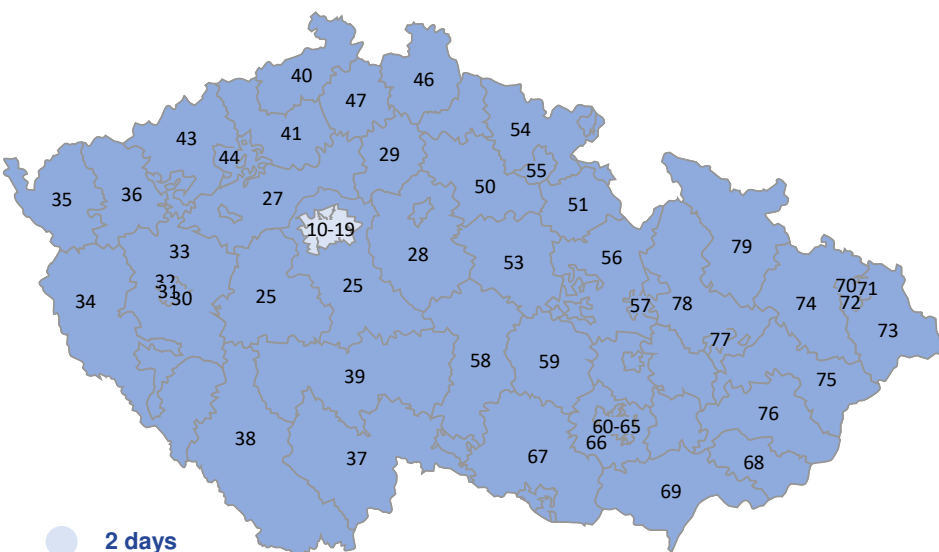

Czech Republic with Koch International

Terminal in	General Cargo Departure on
Chrášťany (Prague)	MON TUE WED THU FR

Regular delivery time for groupage: 2-4 working days

Booking options

NightLineEurope
Fix