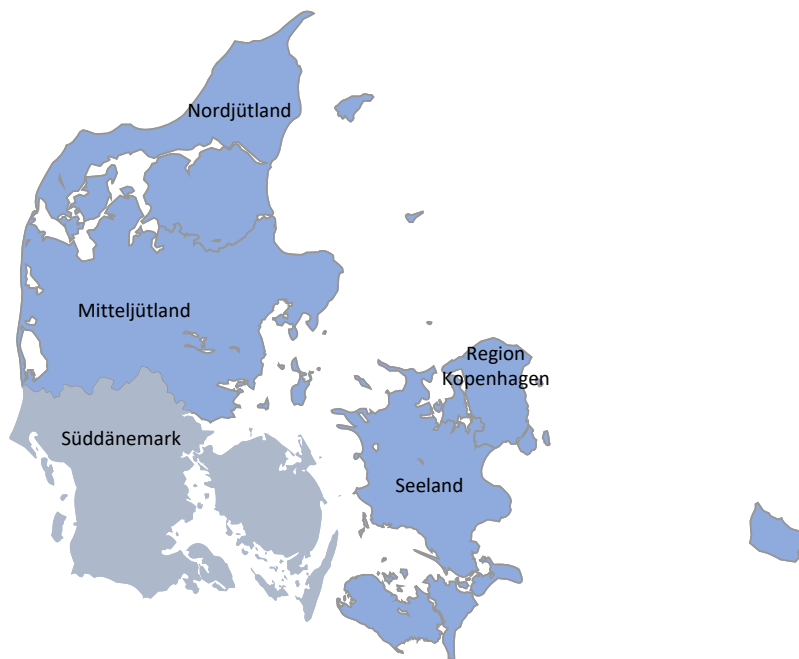

Denmark with Koch International

Terminal in	General cargo departure on
Fredericia (Vejle)	MO TUE WED THU FR
Greve (Kopenhagen)	MO TUE WED THU FR

Regular delivery time for groupage: 2-3 working days

- Islands upon request