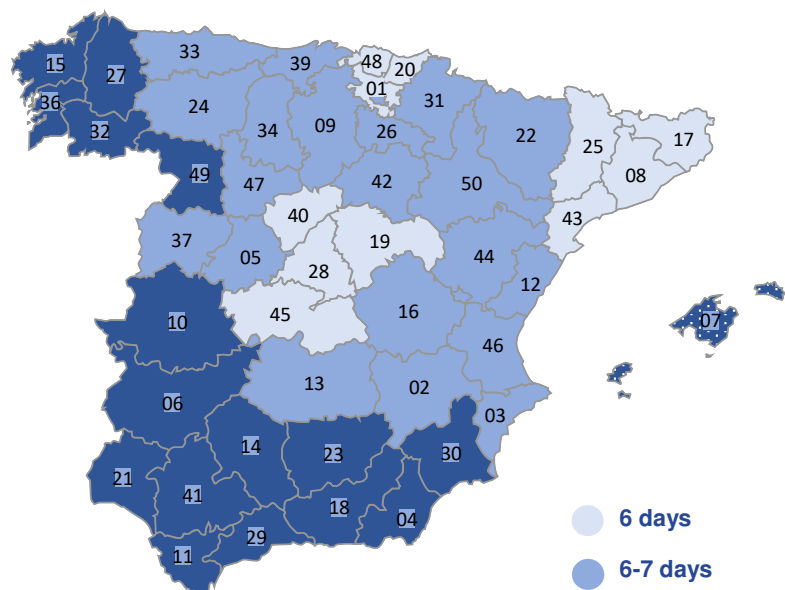

Spain with Koch International

- 6 days
- 6-7 days
- 7 days
- upon request

Terminal at	General Cargo Departure on	
Barcelona	TUE	FR
Irun	TUE	FR
Coslada (Madrid)	TUE	FR

Regular delivery time for groupage: 6-7 working days