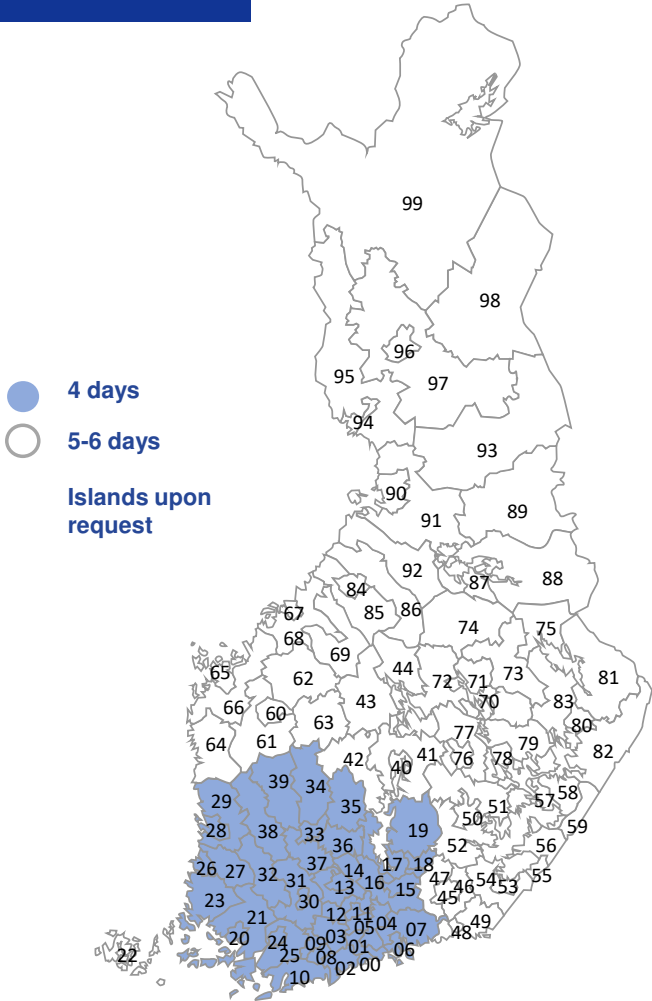

Finland with Koch International

Terminal in	General cargo departure on	
Vantaa	TUE	FR

Regular delivery time for groupage: 4-6 working days

Booking options

- NightLineEurope Fix
- NightLineEurope Priority
- NightLineEurope Receipt