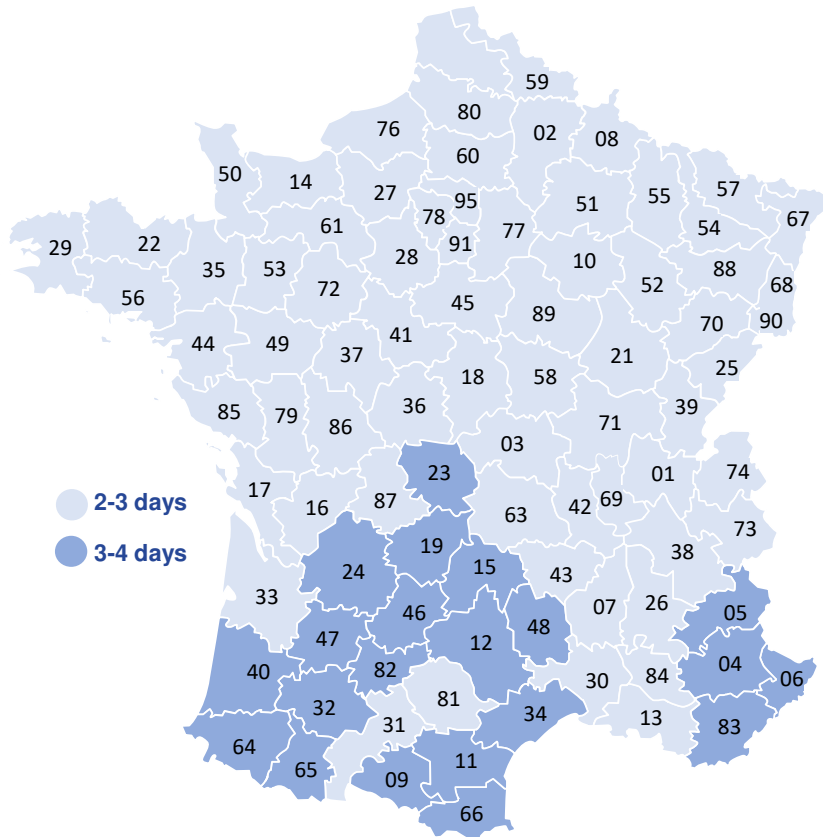

France with Koch International

Terminal at	General cargo departure on
Gonesse (Paris)	MO TUE WED THU FR
Saint Priest (Lyon)	MO TUE WED THU FR
Strasbourg	MO TUE WED THU FR

Regular delivery time for groupage: 2-3 working days
 (Except mountain regions or areas difficult to reach as well as islands)