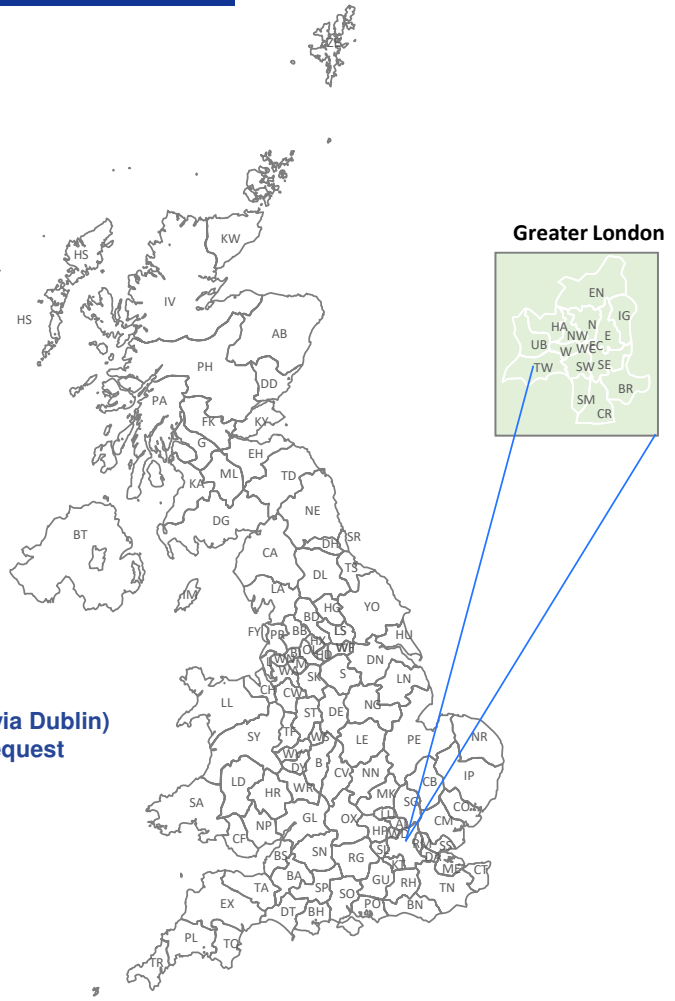

Great Britain with Koch International

BT (Transport via Dublin)
Islands upon request

Terminal in	General cargo departure on
Basildon (London)	MO TUE WED THU FR
Tamworth (Birmingham)	MO TUE WED THU FR

Regular delivery time for groupage: 4-6 working days
(depending on customs clearance)