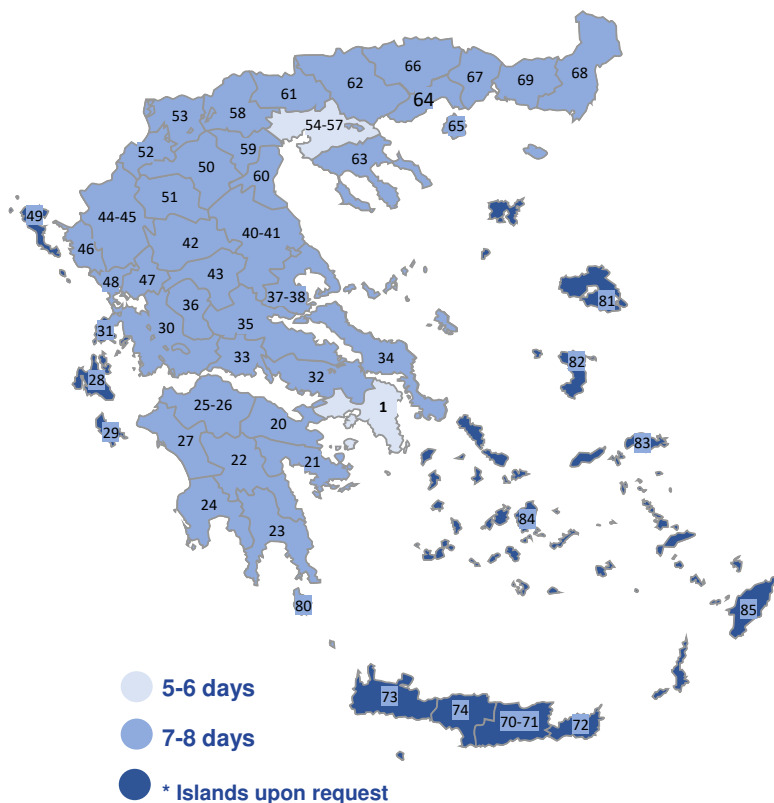

# Greece with Koch International

Terminal at	General Cargo Departure on
Aspropyrgos (Athens)	THU*
Thessaloniki	THU*

order required on wednesdays till 12.00 am

Regular delivery time for groupage: 5-8 working days