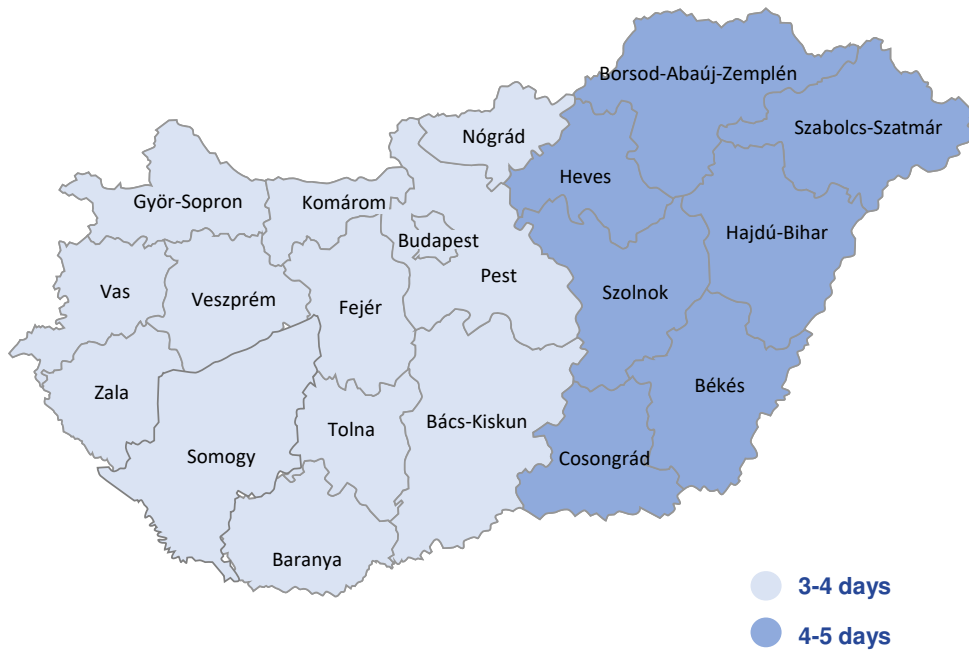

Hungary with Koch International

Terminal at	General Cargo Departure on
Biatorbágy	MO TUE WED THU FR

Regular delivery time for groupage: 3-5 working days

Booking options

NightLineEurope
Fix

NightLineEurope
Priority