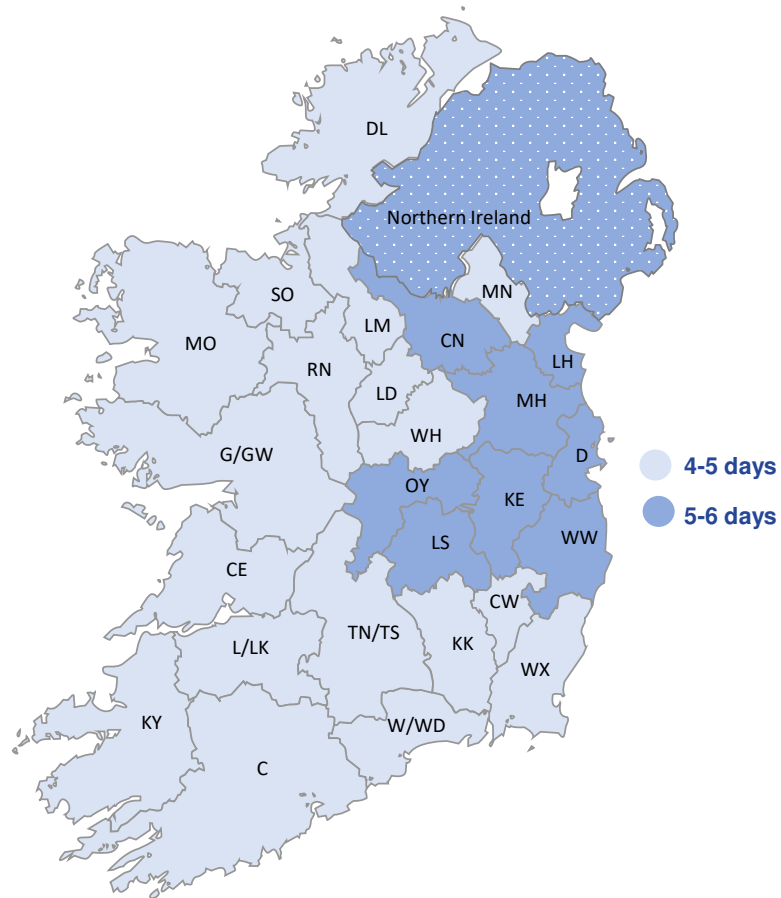

Ireland with Koch International

Terminal in	General cargo departure on
Dublin	TUE FR while collection on previous day

Regular delivery time for groupage: 4-6 working days

Booking options

NightLineEurope
Fix