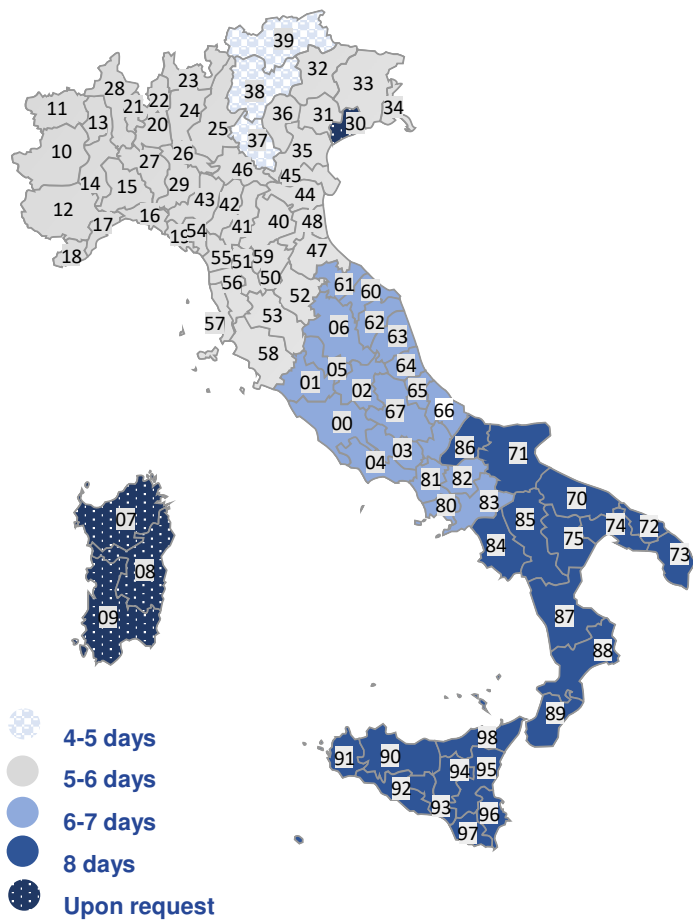

Italy

with Koch International

Terminal at	General cargo departure on
Mesero (Milano)	MO TUE WED THU FR
Verona	MO TUE WED THU FR
Bolzano	MO TUE WED THU FR

Regular delivery time for groupage: 4-8 working days

Booking options

NightLineEurope
NextDay

General Cargo ex Koch International till free domicile consignee
Delivery time 24 hours for postcode area:
2, 3, 4 (except 47, 48)

NightLineEurope
Fix

NightLineEurope
Priority