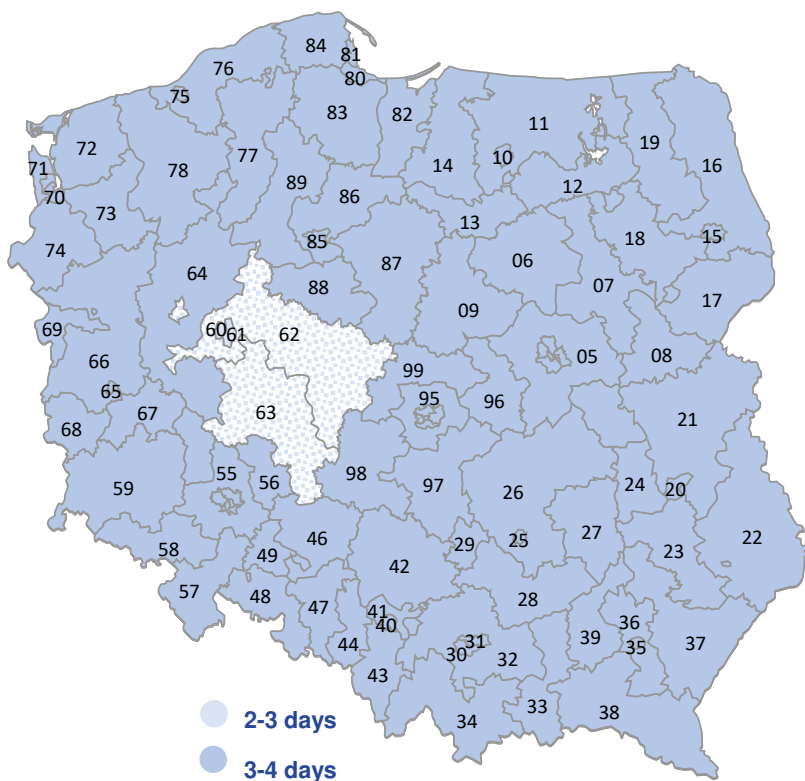

Poland with Koch International

Terminal in	General cargo departure on
Tarnowo Podgorne	MO TUE WED THU FR

Regular delivery time for groupage: 2-4 working days

Booking options

NightLineEurope
NextDay

NightLineEurope
Fix