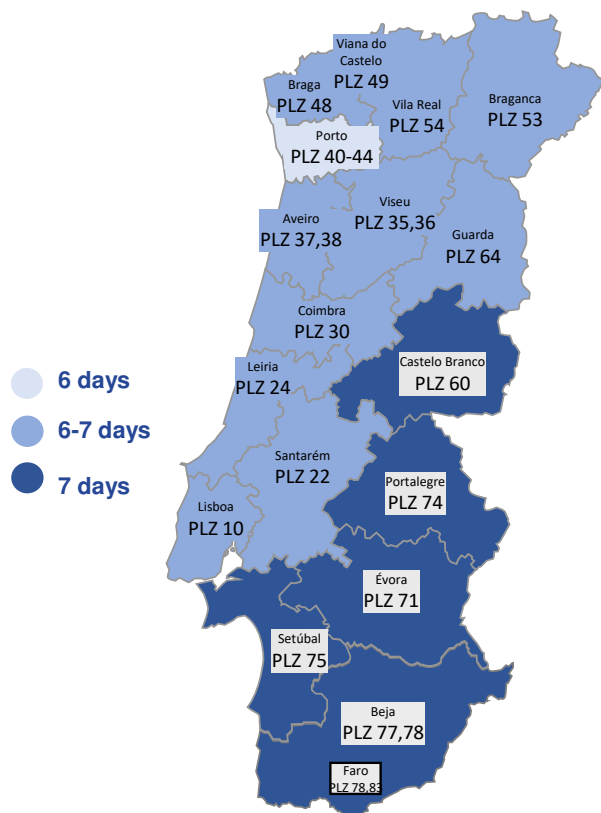

Portugal with Koch International

Terminal at	General Cargo Departure on
Maia (Porto)	FR
Lisbon	FR

if goods collected the previous day

Regular delivery time for groupage: 6-7 working days

Booking options

NightLineEurope
Fix