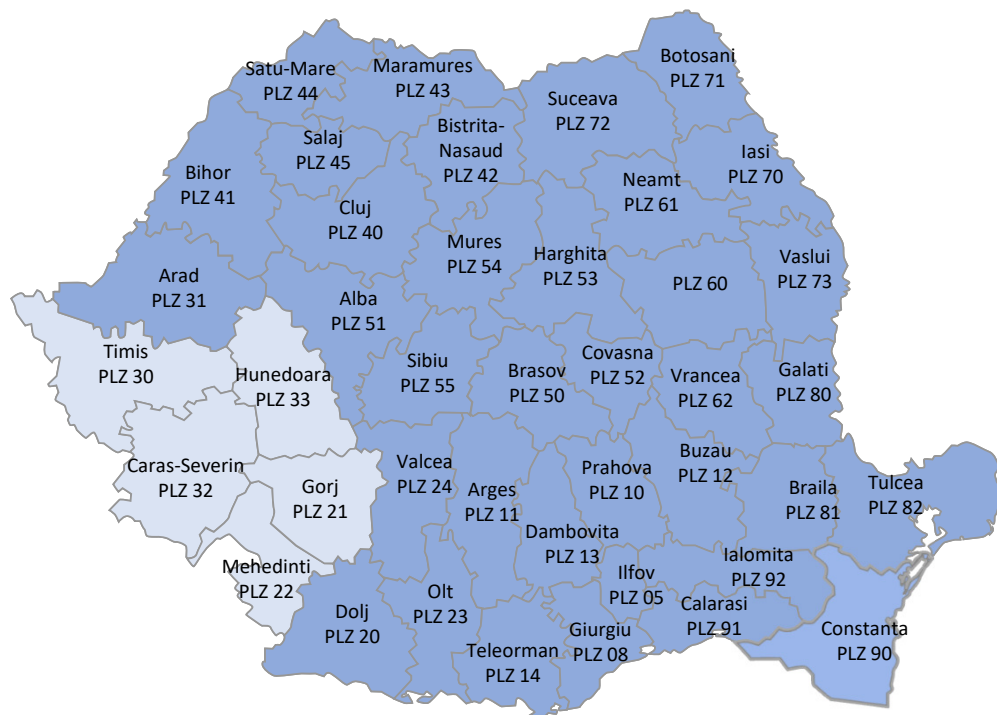

# Romania with Koch International

- 4-5 days
- 5-6 days

Terminal at	General Cargo Departure on
Timisoara	TUE THU FR
Cluj	TUE THU FR
Giurgiu (Bukarest)	TUE THU FR

Regular delivery time for groupage: 4-6 working days