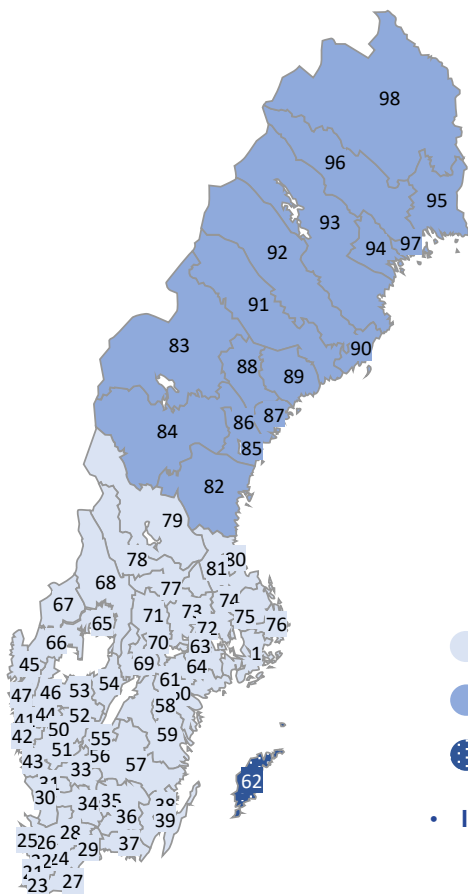

Sweden with Koch International

- 4-5 days
- 5-6 days
- upon request
- Islands upon request

| Terminal in | General cargo departure on |
|---------------------------|----------------------------|
| Arlöv (Malmö) | MO TUE WED THU FR |
| Hisings Kära (Gothenburg) | MO TUE WED THU FR |
| Segeltorp (Stockholm) | MO TUE WED THU FR |

Regular delivery time for groupage: 4-6 working days

Booking options

 NightLineEurope
NextDay

 NightLineEurope
Fix

 NightLineEurope
Priority

 NightLineEurope
Receipt

Shipment registration
<https://koch.portal.cepra.de>